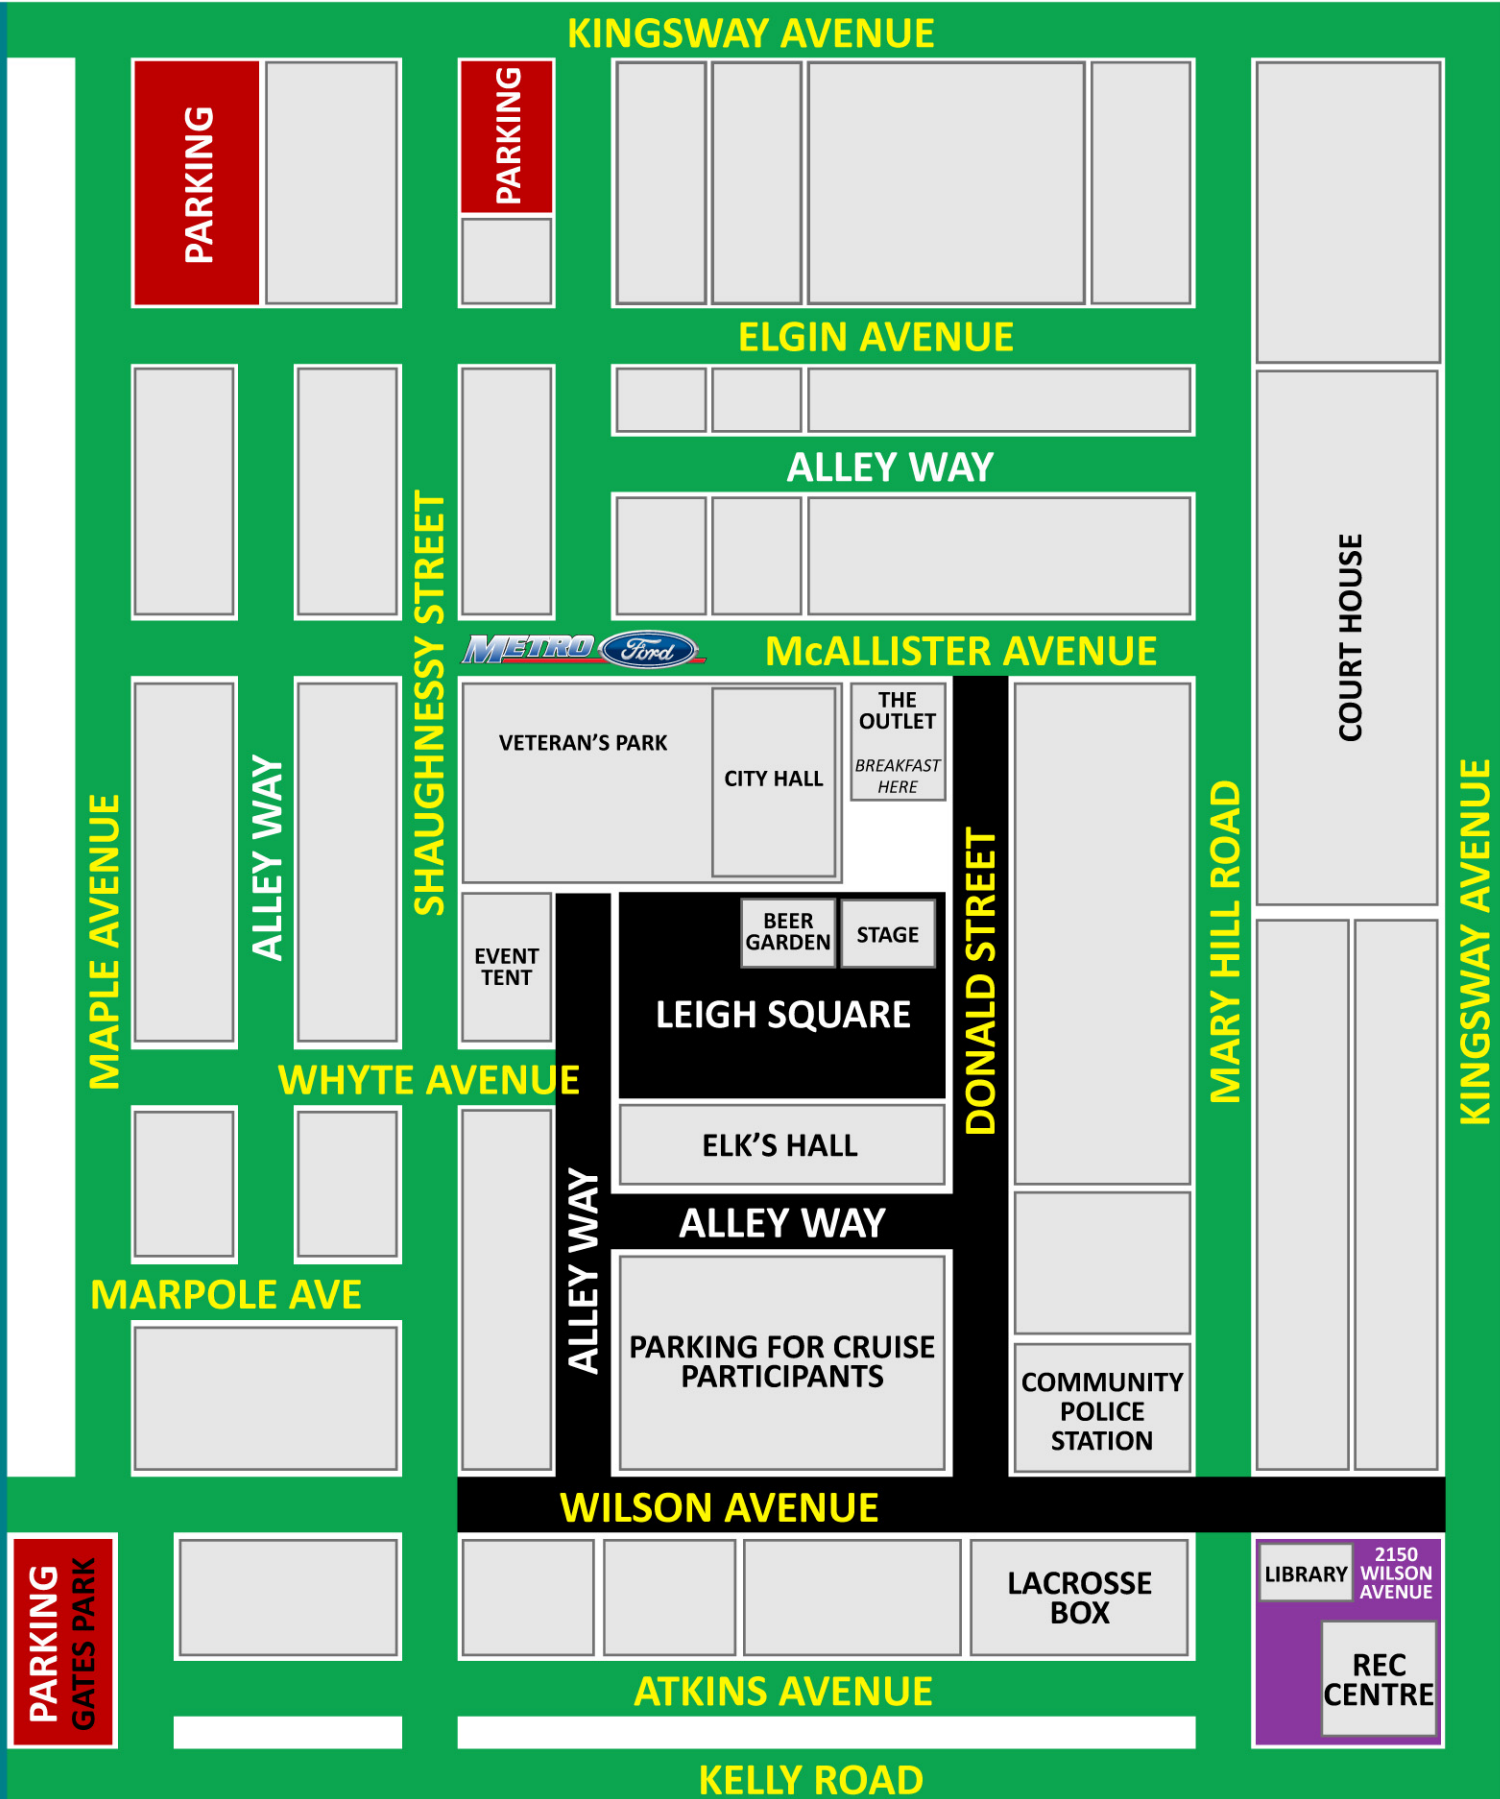

2019 POCO CAR SHOW

CRUISE CLOSURE MAP

Sat Aug 17

NAVIGATION

OPEN STREETS

CLOSED STREETS

500 CARS

- LIVE MUSIC
- KID ZONE
- BEER GARDEN
- VENDORS

PARKING
GATES PARK

FREE PARKING
COURTESY OF
WEST COAST EXPRESS