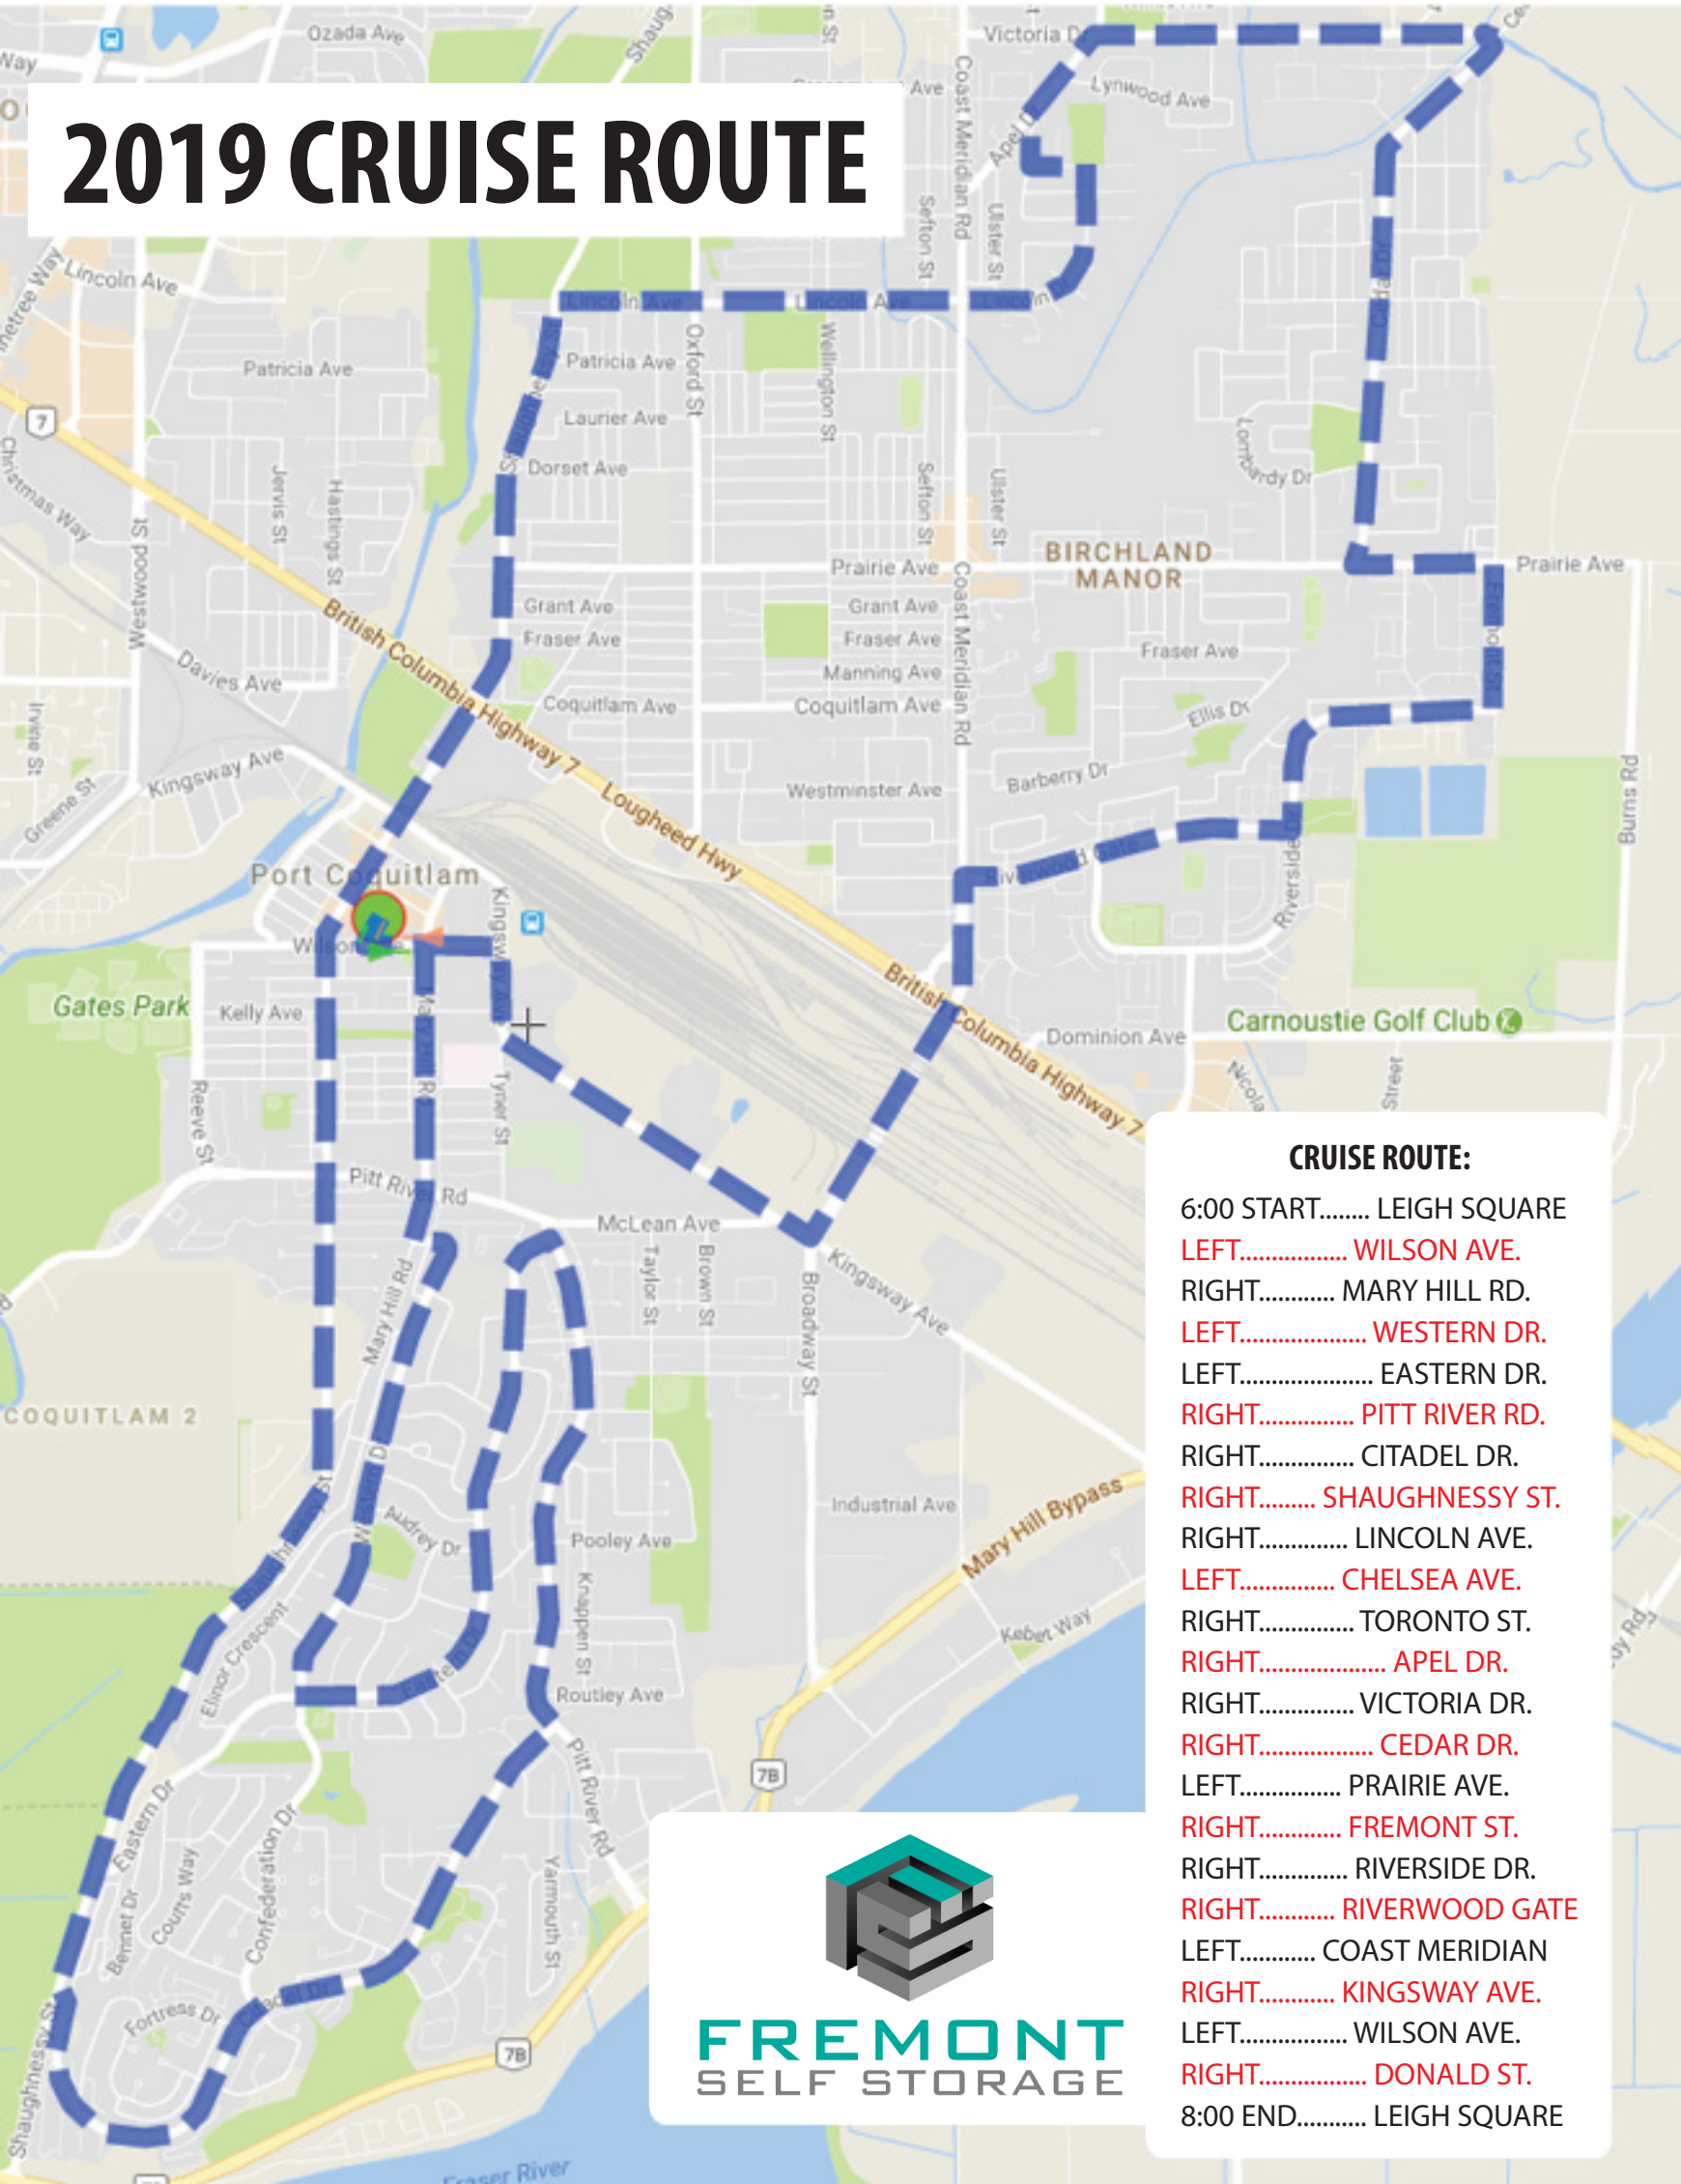

2019 CRUISE ROUTE

CRUISE ROUTE:

6:00 START..... LEIGH SQUARE
LEFT..... WILSON AVE.
RIGHT..... MARY HILL RD.
LEFT..... WESTERN DR.
LEFT..... EASTERN DR.
RIGHT..... PITT RIVER RD.
RIGHT..... CITADEL DR.
RIGHT..... SHAUGHNESSY ST.
RIGHT..... LINCOLN AVE.
LEFT..... CHELSEA AVE.
RIGHT..... TORONTO ST.
RIGHT..... APEL DR.
RIGHT..... VICTORIA DR.
RIGHT..... CEDAR DR.
LEFT..... PRAIRIE AVE.
RIGHT..... FREMONT ST.
RIGHT..... RIVERSIDE DR.
RIGHT..... RIVERWOOD GATE
LEFT..... COAST MERIDIAN
RIGHT..... KINGSWAY AVE.
LEFT..... WILSON AVE.
RIGHT..... DONALD ST.
8:00 END..... LEIGH SQUARE

FREMONT
SELF STORAGE