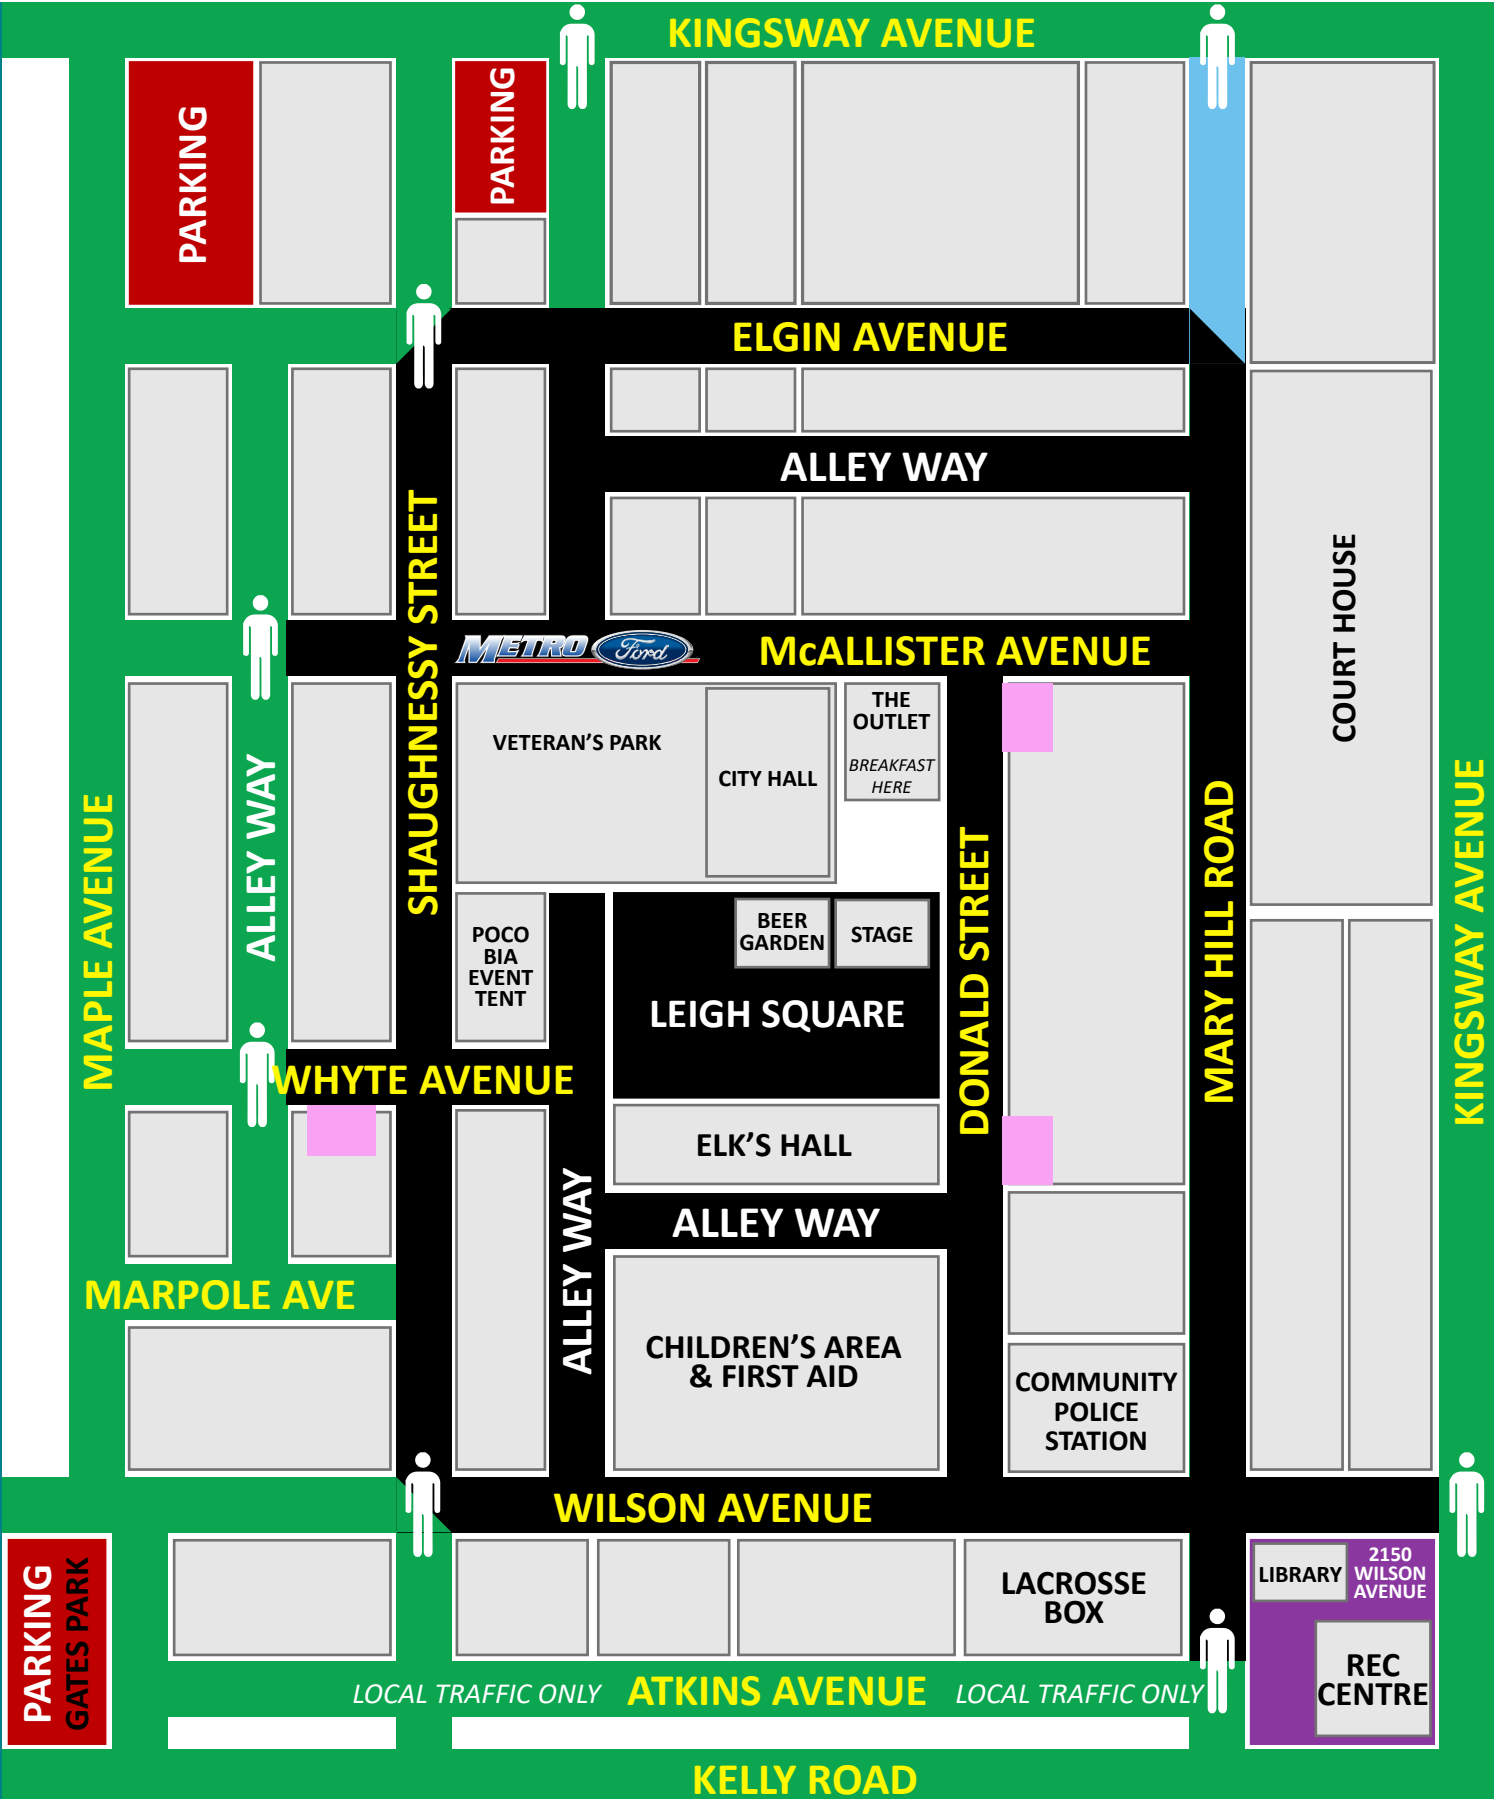

2018 POCO CAR SHOW

STAGING MAP

5:30am - 10:00am

NAVIGATION

OPEN STREETS

CLOSED STREETS

RESTROOMS

PARKING

VENDORS

SIGN-IN AREA

BUSINESS ACCESS

500 CARS

- LIVE MUSIC
- KID ZONE
- BEER GARDEN
- VENDORS

FREE PARKING
COURTESY OF
WEST COAST EXPRESS

PARKING
GATES PARK

LOCAL TRAFFIC ONLY

LIBRARY 2150 WILSON AVENUE
REC CENTRE