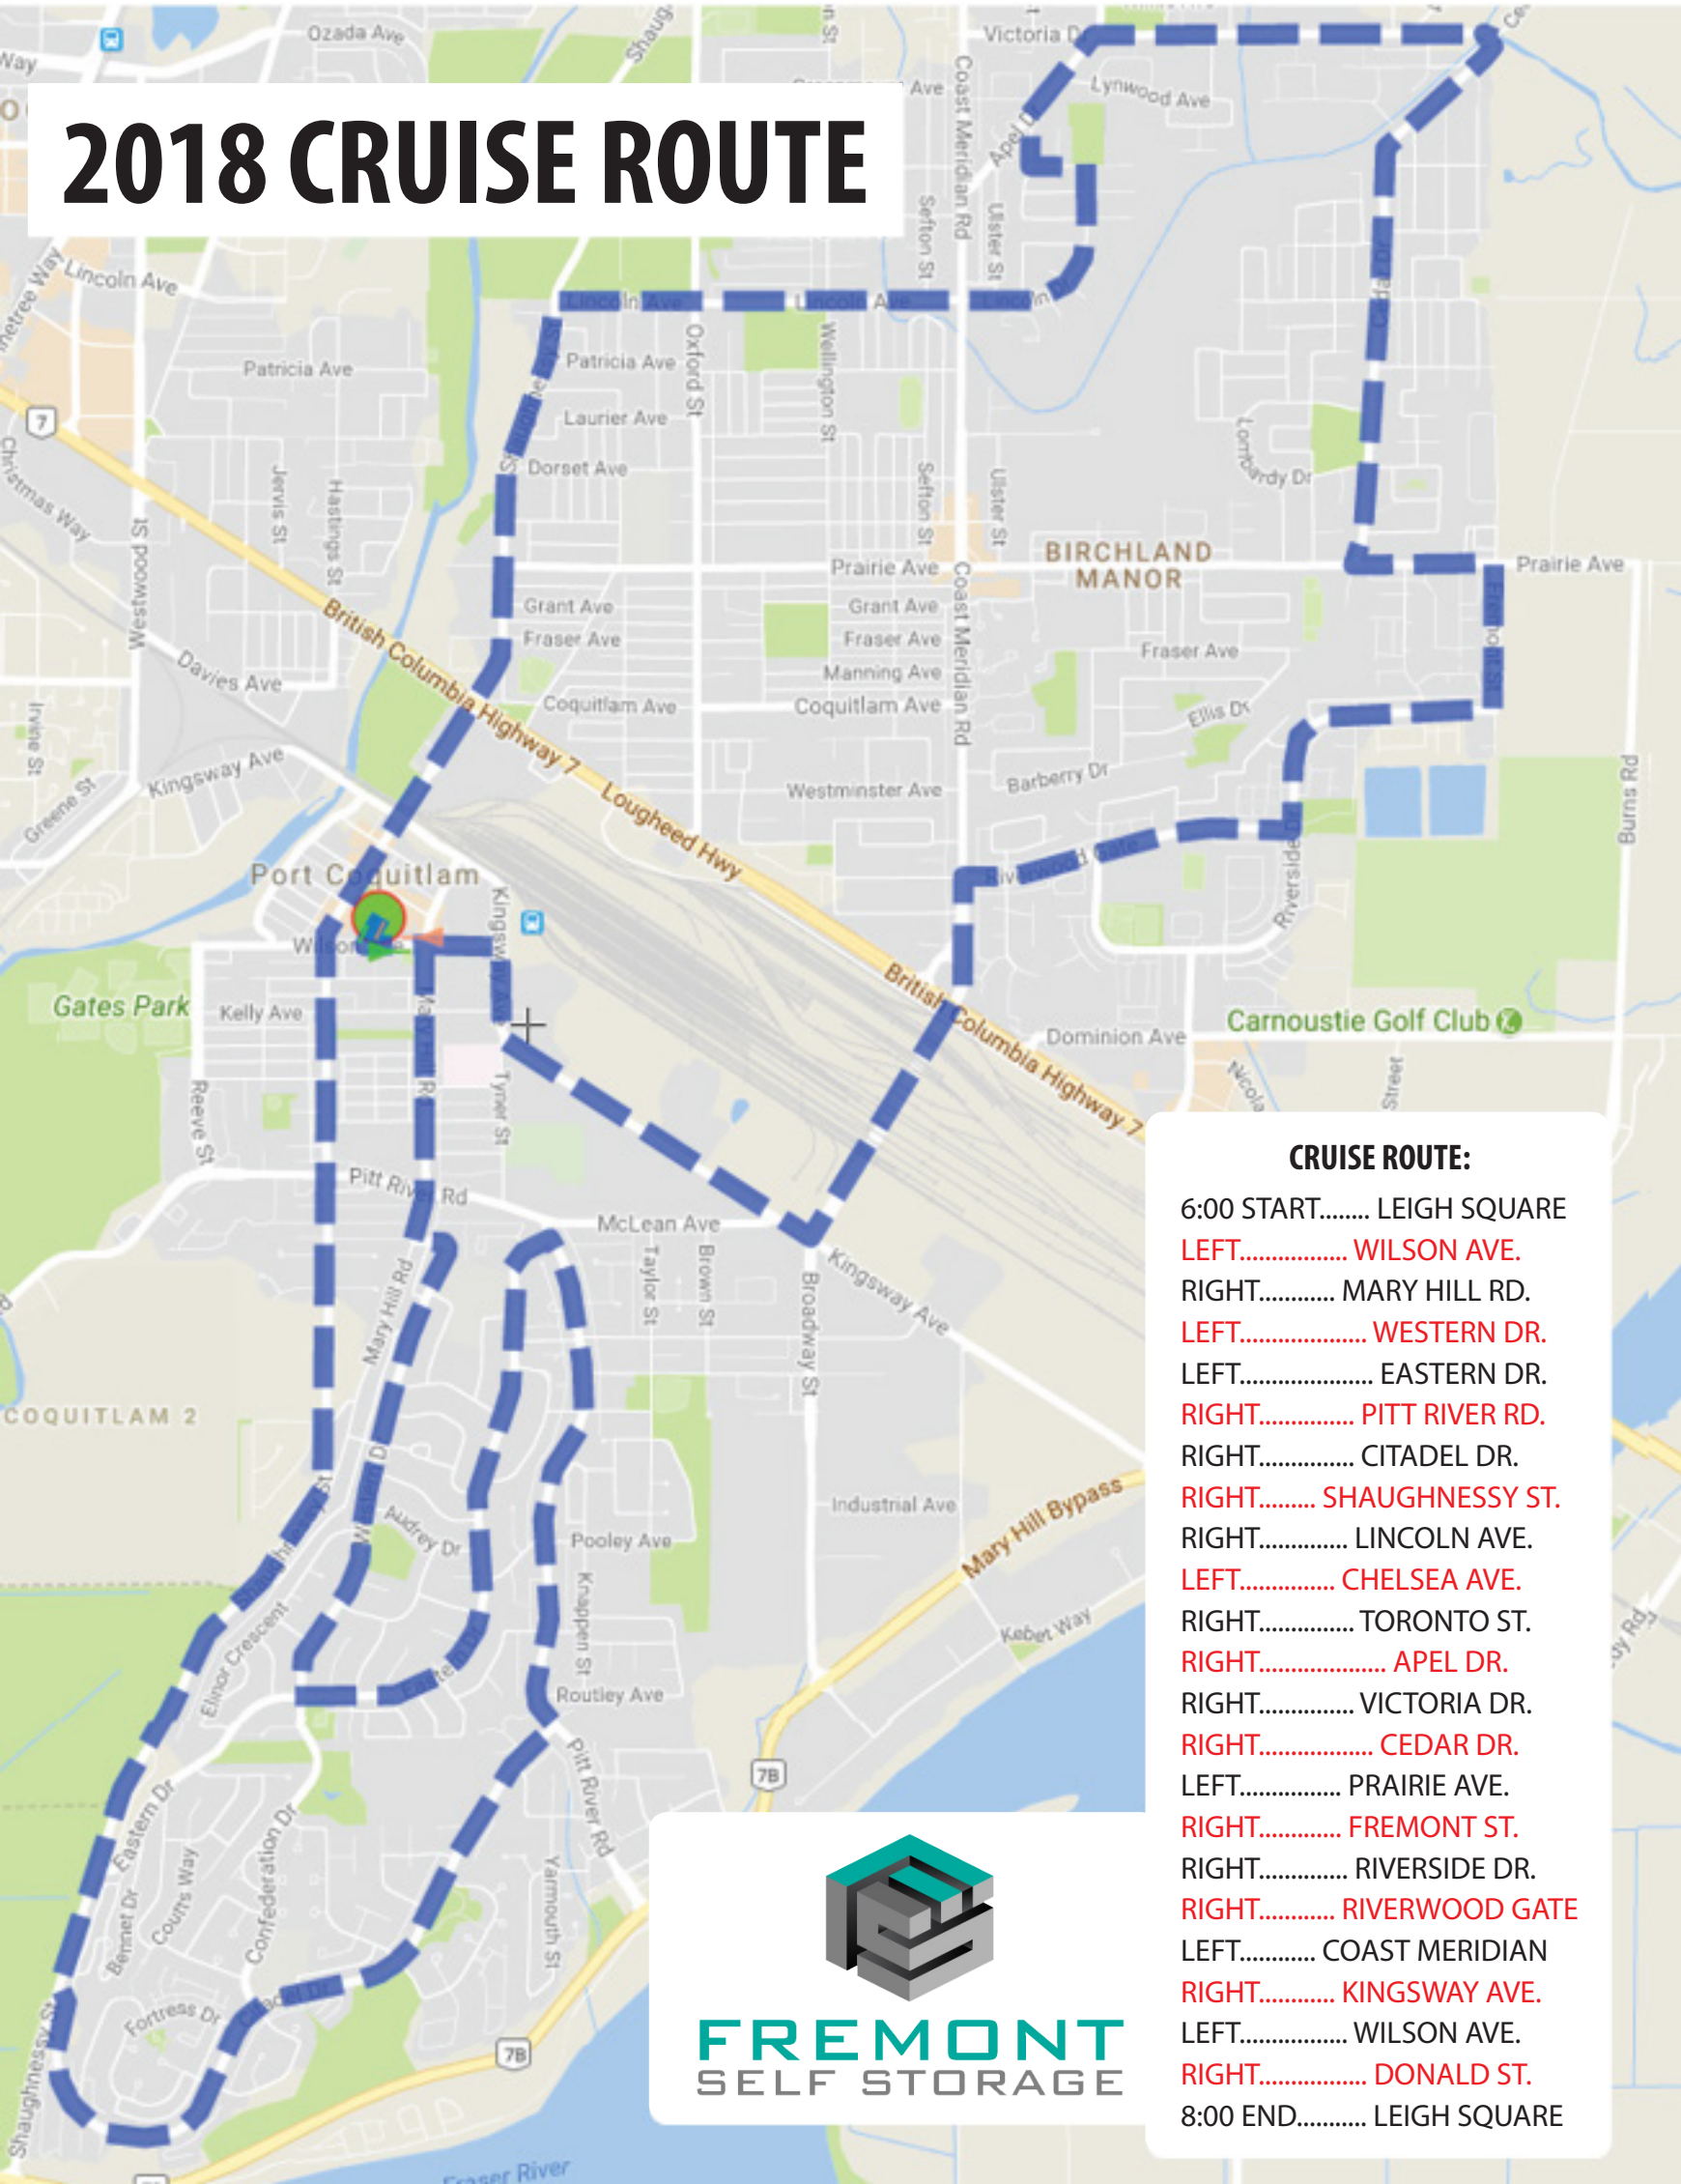

2018 CRUISE ROUTE

CRUISE ROUTE:

6:00 START..... LEIGH SQUARE
 LEFT..... WILSON AVE.
 RIGHT..... MARY HILL RD.
 LEFT..... WESTERN DR.
 LEFT..... EASTERN DR.
 RIGHT..... PITT RIVER RD.
 RIGHT..... CITADEL DR.
 RIGHT..... SHAUGHNESSY ST.
 RIGHT..... LINCOLN AVE.
 LEFT..... CHELSEA AVE.
 RIGHT..... TORONTO ST.
 RIGHT..... APEL DR.
 RIGHT..... VICTORIA DR.
 RIGHT..... CEDAR DR.
 LEFT..... PRAIRIE AVE.
 RIGHT..... FREMONT ST.
 RIGHT..... RIVERSIDE DR.
 RIGHT..... RIVERWOOD GATE
 LEFT..... COAST MERIDIAN
 RIGHT..... KINGSWAY AVE.
 LEFT..... WILSON AVE.
 RIGHT..... DONALD ST.
 8:00 END..... LEIGH SQUARE

FREMONT
 SELF STORAGE